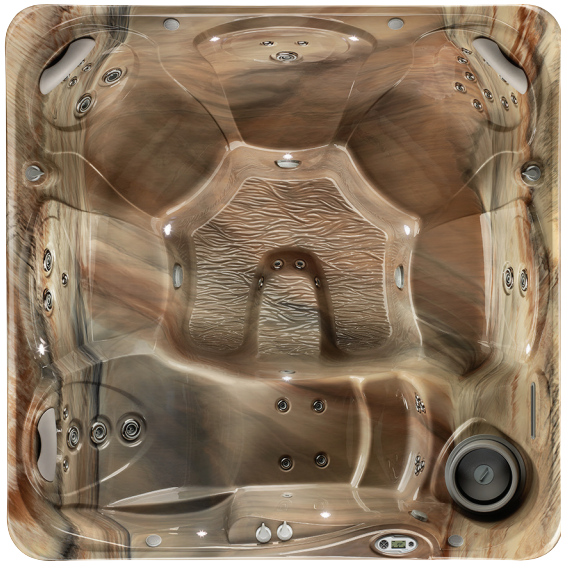

TEMPO®

Tempo shown with Tuscan Sun shell

*Tempo shown with Tuscan Sun shell/
Espresso cabinet and Everwood® step*

Seating Capacity	6 adults
Dimensions	7'5" x 7'5" x 39"/2.26m x 2.26m x .99m
Water Capacity	415 gallons/1,575 liters
Weight	910 lbs./415 kg dry; 5,420 lbs./2,470 kg filled*
Spa Shell Options	Pearl, Sterling Marble, Tuscan Sun or Desert
Cabinet Options	Coastal Gray, Espresso, Teak
Jets - 45 (all with stainless steel trim)	6 Directional Hydromassage jets 4 Rotary Hydromassage jets 35 Directional Precision® jets
Waterfall	Included
Jet Pump 1	Wavemaster® 9200; Two-speed, 2.5 HP Continuous Duty, 5.2 HP Breakdown Torque
Jet Pump 2	Wavemaster® 9000; One-speed, 2.5 HP Continuous Duty, 5.2 HP Breakdown Torque
Ozone System (Optional)	FreshWater® III Corona Discharge
Control System	IQ 2020® 230v/50 amp, 60 Hz Includes G.F.C.I. protected sub-panel
Lighting	10 multi-color LED points of light, dimmable
Heater	No-Fault® 4000w/230v
Energy Efficiency	FiberCor® Insulation; Certified to the APSP 14 National Standard and the California Energy Commission (CEC) in accordance with California law
Effective Filtration Area	65 sq. ft., top loading
Vinyl Cover	3.5" to 2.5" tapered, 2 lb. density foam core Ash, Caramel or Espresso
Cover Lifter (Optional)	CoverCradle®, CoverCradle II, Lift 'n Glide® or UpRite®
Steps (Optional)	Everwood® or Polymer Coastal Gray, Espresso or Teak
Entertainment (Optional)	Wireless Sound System